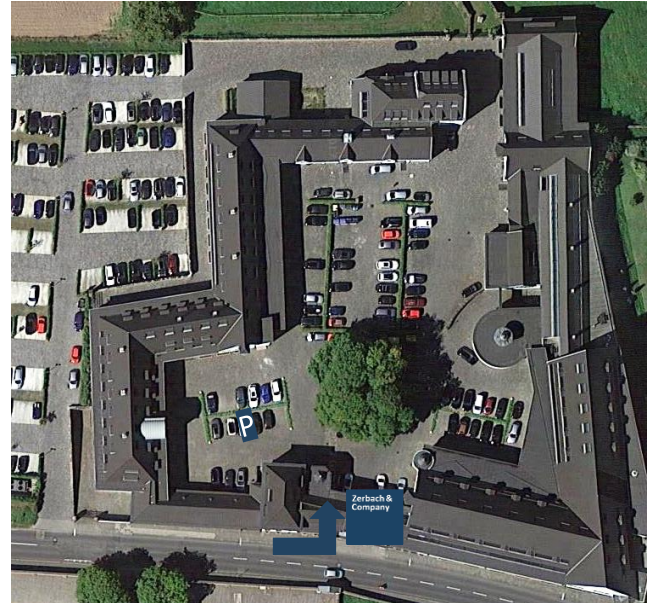

Driving Directions

Zerbach & Company

Zerbach &
Company

From Cologne City Centre:

- Direction „Köln-Deutz/Lanxess-Arena“
- A59 to Köln/Bonn Airport
- Exit “Gremberghoven”
- Turn right on „B8, Frankfurter Straße“
- Turn left at the next traffic light (Mercedes car dealer)
- Go straight on until the end of the street, then turn left onto “Eiler Straße”

From A3 Oberhausen:

- Junction „Köln Heumar“ onto „A59“ to Köln/Bonn Airport
- Exit „Gremberghoven No. 32“, keep left
- At the junction turn left onto „B8, Frankfurter Straße“
- Go straight on until the end of the street, then turn left onto “Eiler Straße”

From A3 Frankfurt:

- Exit No. 29 „Königsforst“ to „Köln-Porz/Köln-Rath/Köln-Heumar“
- Turn right to „Bensberger Straße/L489“
- Turn right once again to „Heumarer Mauspfad“
- Turn left to „Forststraße“
- Turn left once again to „Eiler Straße“

Upon arrival at “Gut Maarhausen”:

- Zerbach & Company Corporate Finance is located in building „Y“
- The entrance to the office is slightly elevated immediately next to the entrance gate to Gut Maarhausen on the right hand side (from the parking lot the entrance to the office is on the left hand side)